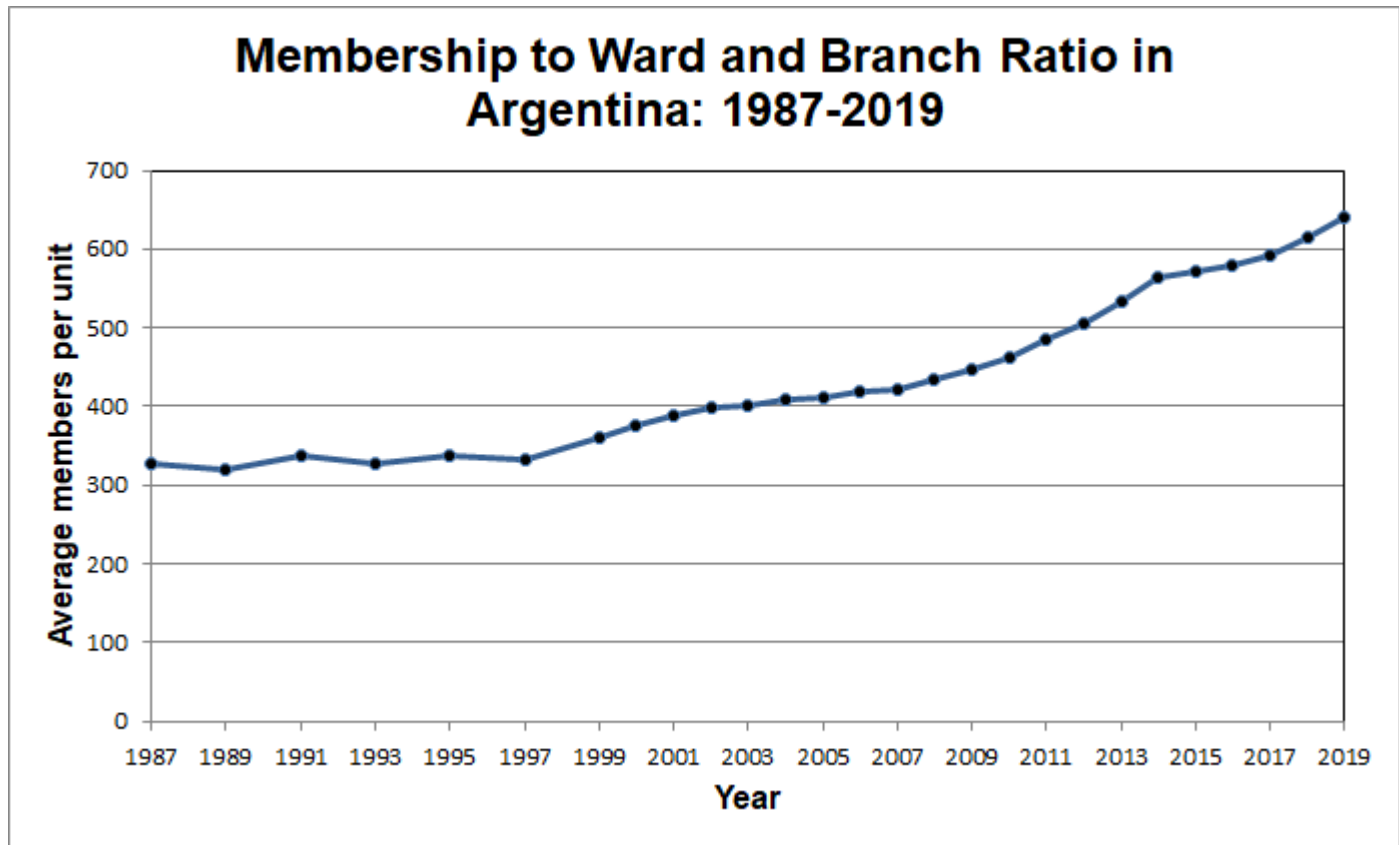

Average Number of Members Per Ward or Branch