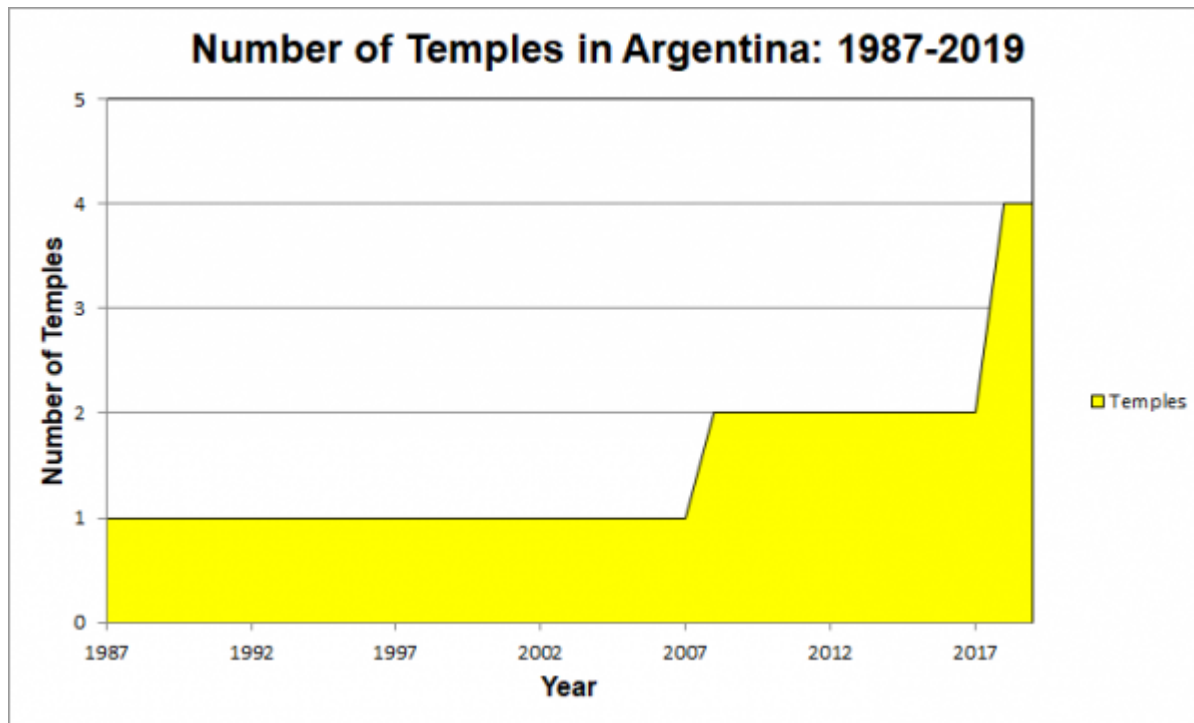

Number of Temples Graph