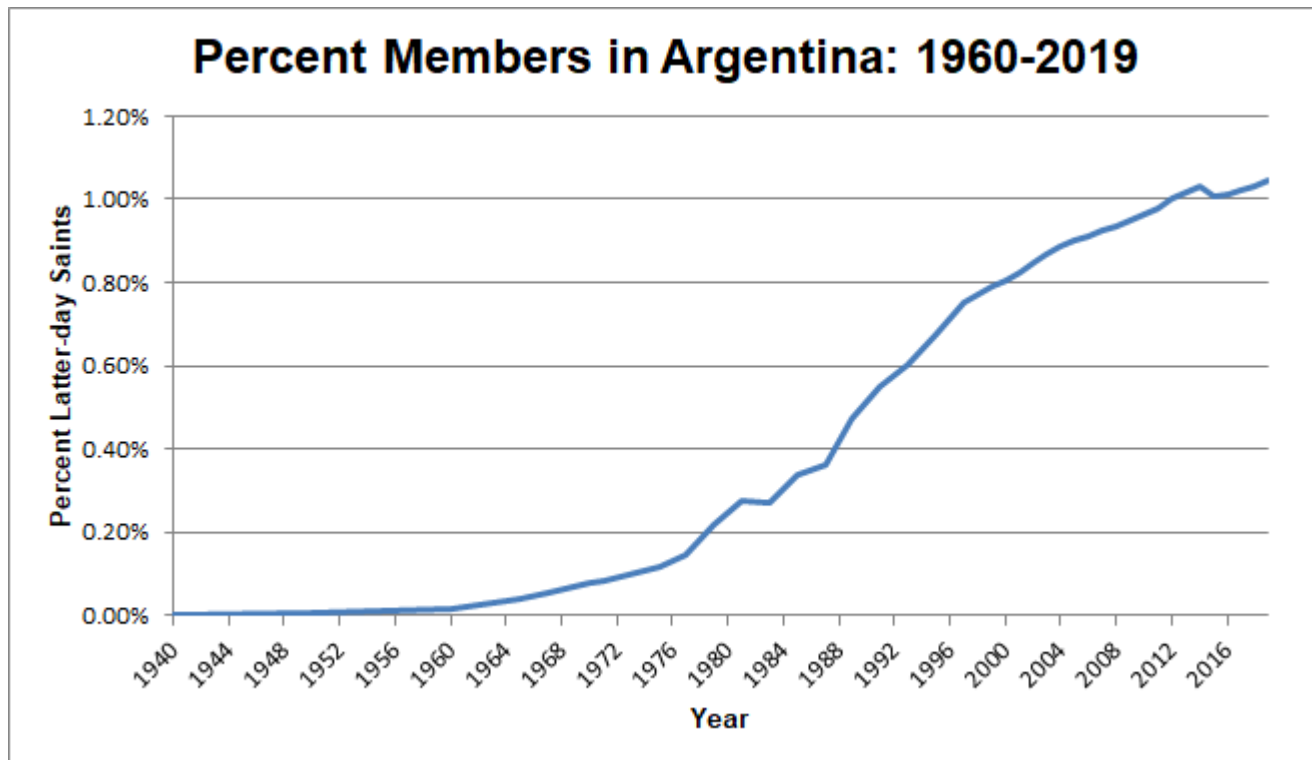

Congregational Growth Graph

Stake and District Growth Graph

Stake and District Growth Table

Year	Stakes	Districts	Missions	Temples	Average Number of Members per Unit	One Mission per "x" Inhabitants	Average Number of Members Per Temple
1987	26	13	5	1	329	6,254,000	114,000
1989	26	30	6	1	321	5,364,500	153,000
1991	27	42	9	1	338	3,677,111	182,000
1993	34	54	10	1	328	3,398,200	205,000
1995	46	47	10	1	337	3,485,500	235,000
1997	62	40	10	1	333	3,571,500	268,000
1999	64	37	10	1	361	3,654,100	288,865
2000	64	36	10	1	376	3,693,100	297,976
2001	65	36	10	1	388	3,730,200	308,365
2002	66	36	10	1	398	3,765,700	320,038
2003	67	36	10	1	402	3,800,100	330,349
2004	70	37	10	1	408	3,834,100	339,929
2005	70	38	10	1	410	3,868,100	348,396
2006	70	39	10	1	419	3,902,400	355,987
2007	70	39	10	1	422	3,936,800	363,990
2008	70	38	10	2	435	3,971,400	185,943
2009	70	38	10	2	446	4,006,200	190,335
2010	70	37	10	2	463	4,041,200	194,697
2011	71	35	10	2	485	4,076,500	199,720
2012	72	35	10	2	506	4,111,900	206,048
2013	72	33	12	2	533	3,456,167	210,986
2014	73	32	12	2	565	3,483,583	216,004
2015	74	30	14	2	571	3,102,278	219,028
2016	76	28	14	2	579	3,134,768	222,554
2017	76	28	14	2	593	3,163,807	226,155
2018	77	29	14	4	614	3,192,443	115,191
2019	78	27	13	4	641	3,468,204	117,711

Number of Missions Graph

Number of Temples Graph

Average Number of Members Per Ward or Branch

Average Population Served Per Mission

Average Number of Members Per Temple

Percent Latter-day Saints in the Population Graph