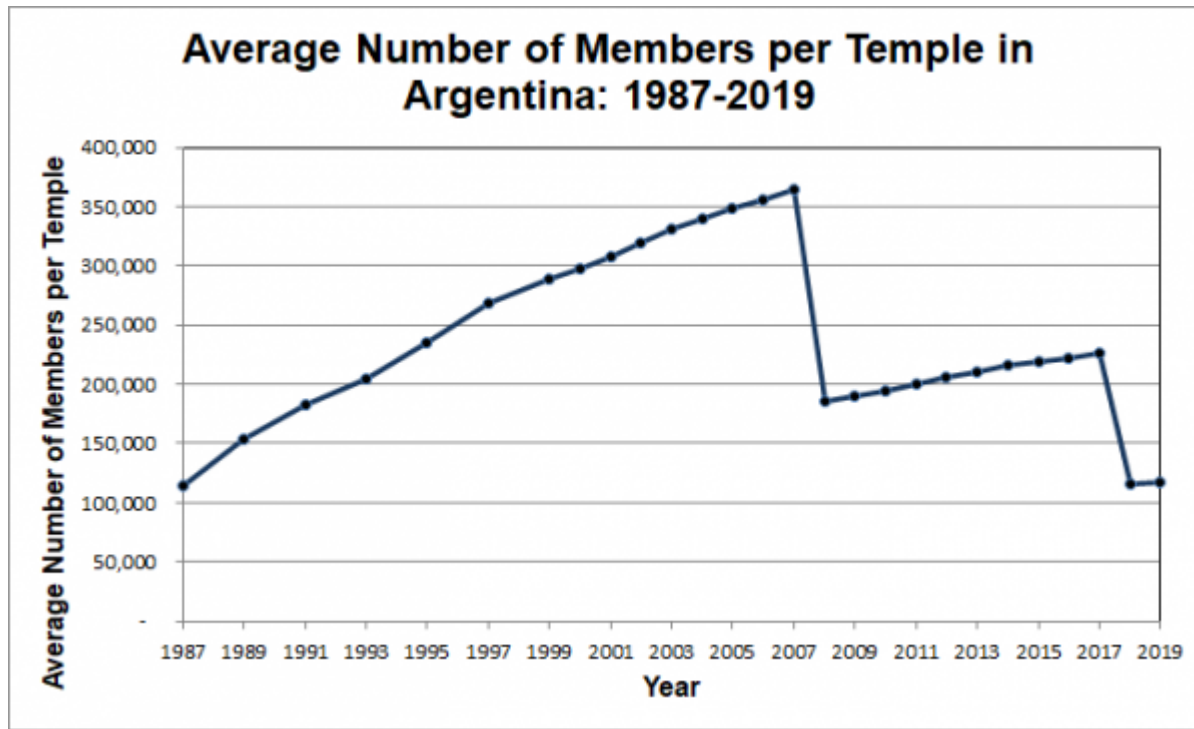

Congregational Growth Graph

Stake and District Growth Graph

Stake and District Growth Table

Year	Stakes	Districts	Missions	Temples	Average Number of Members per Unit	One Mission per "x" Inhabitants	Average Number of Members Per Temple
1987	26	13	5	1	329	6,254,000	114,000
1989	26	30	6	1	321	5,364,500	153,000
1991	27	42	9	1	338	3,677,111	182,000
1993	34	54	10	1	328	3,398,200	205,000
1995	46	47	10	1	337	3,485,500	235,000
1997	62	40	10	1	333	3,571,500	268,000
1999	64	37	10	1	361	3,654,100	288,865
2000	64	36	10	1	376	3,693,100	297,976
2001	65	36	10	1	388	3,730,200	308,365
2002	66	36	10	1	398	3,765,700	320,038
2003	67	36	10	1	402	3,800,100	330,349
2004	70	37	10	1	408	3,834,100	339,929
2005	70	38	10	1	410	3,868,100	348,396
2006	70	39	10	1	419	3,902,400	355,987
2007	70	39	10	1	422	3,936,800	363,990
2008	70	38	10	2	435	3,971,400	185,943
2009	70	38	10	2	446	4,006,200	190,335
2010	70	37	10	2	463	4,041,200	194,697
2011	71	35	10	2	485	4,076,500	199,720
2012	72	35	10	2	506	4,111,900	206,048
2013	72	33	12	2	533	3,456,167	210,986
2014	73	32	12	2	565	3,483,583	216,004
2015	74	30	14	2	571	3,102,278	219,028
2016	76	28	14	2	579	3,134,768	222,554
2017	76	28	14	2	593	3,163,807	226,155
2018	77	29	14	4	614	3,192,443	115,191
2019	78	27	13	4	641	3,468,204	117,711

Number of Missions Graph

Number of Temples Graph

Average Number of Members Per Ward or Branch

Average Population Served Per Mission

Average Number of Members Per Temple

Percent Latter-day Saints in the Population Graph